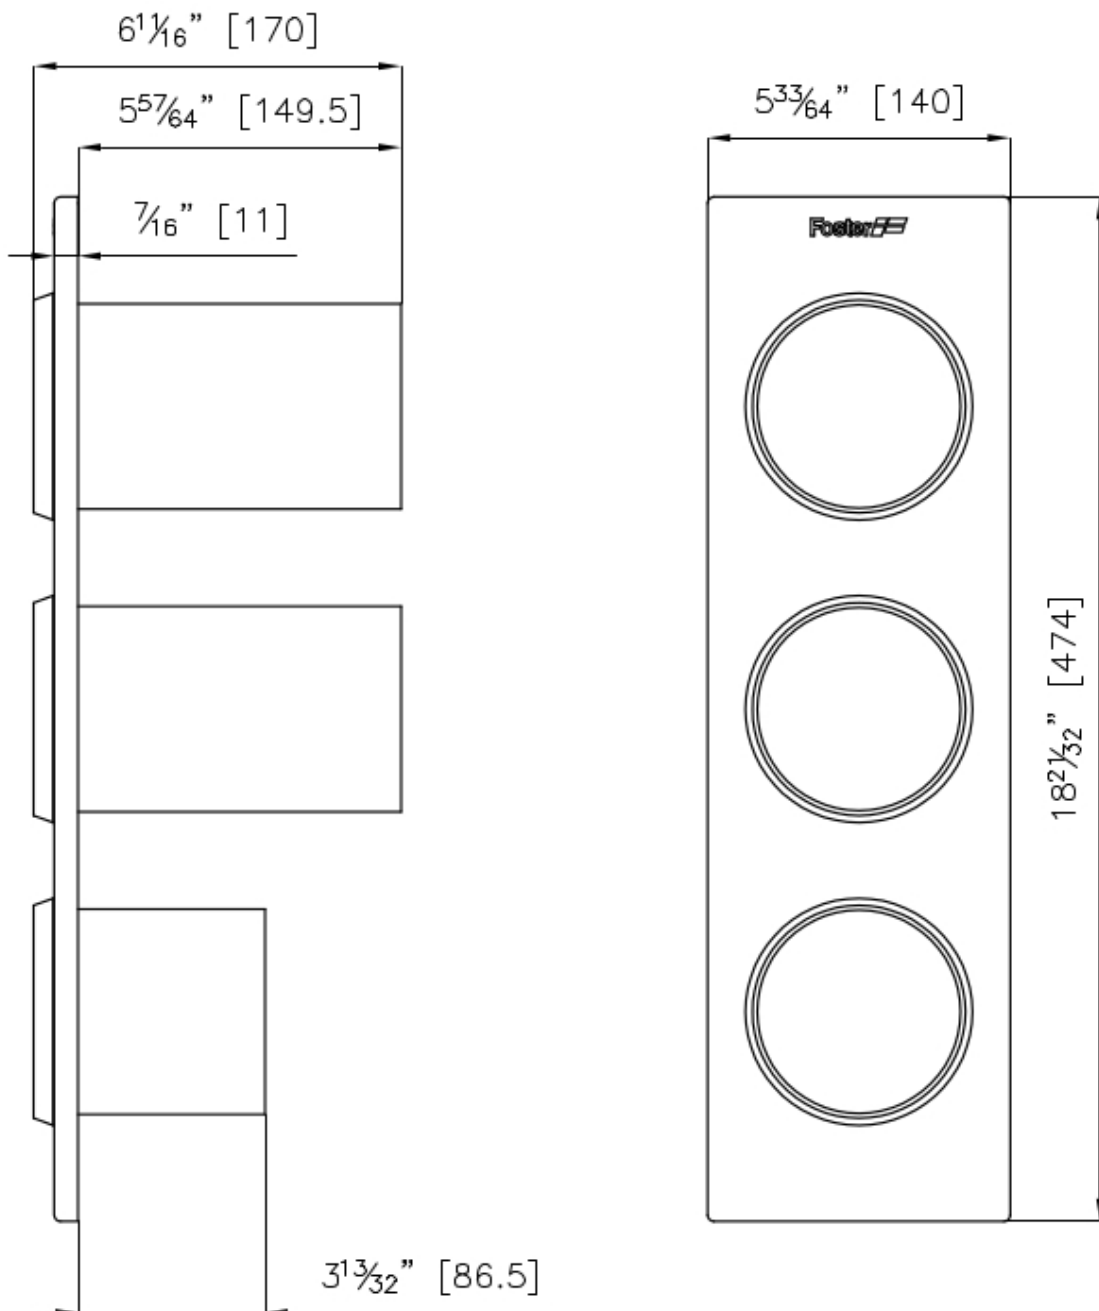

### DETAILS

Sink accessories

Bottles-holder

Dimensions

47,4x14 cm

## TECHNICAL DATA